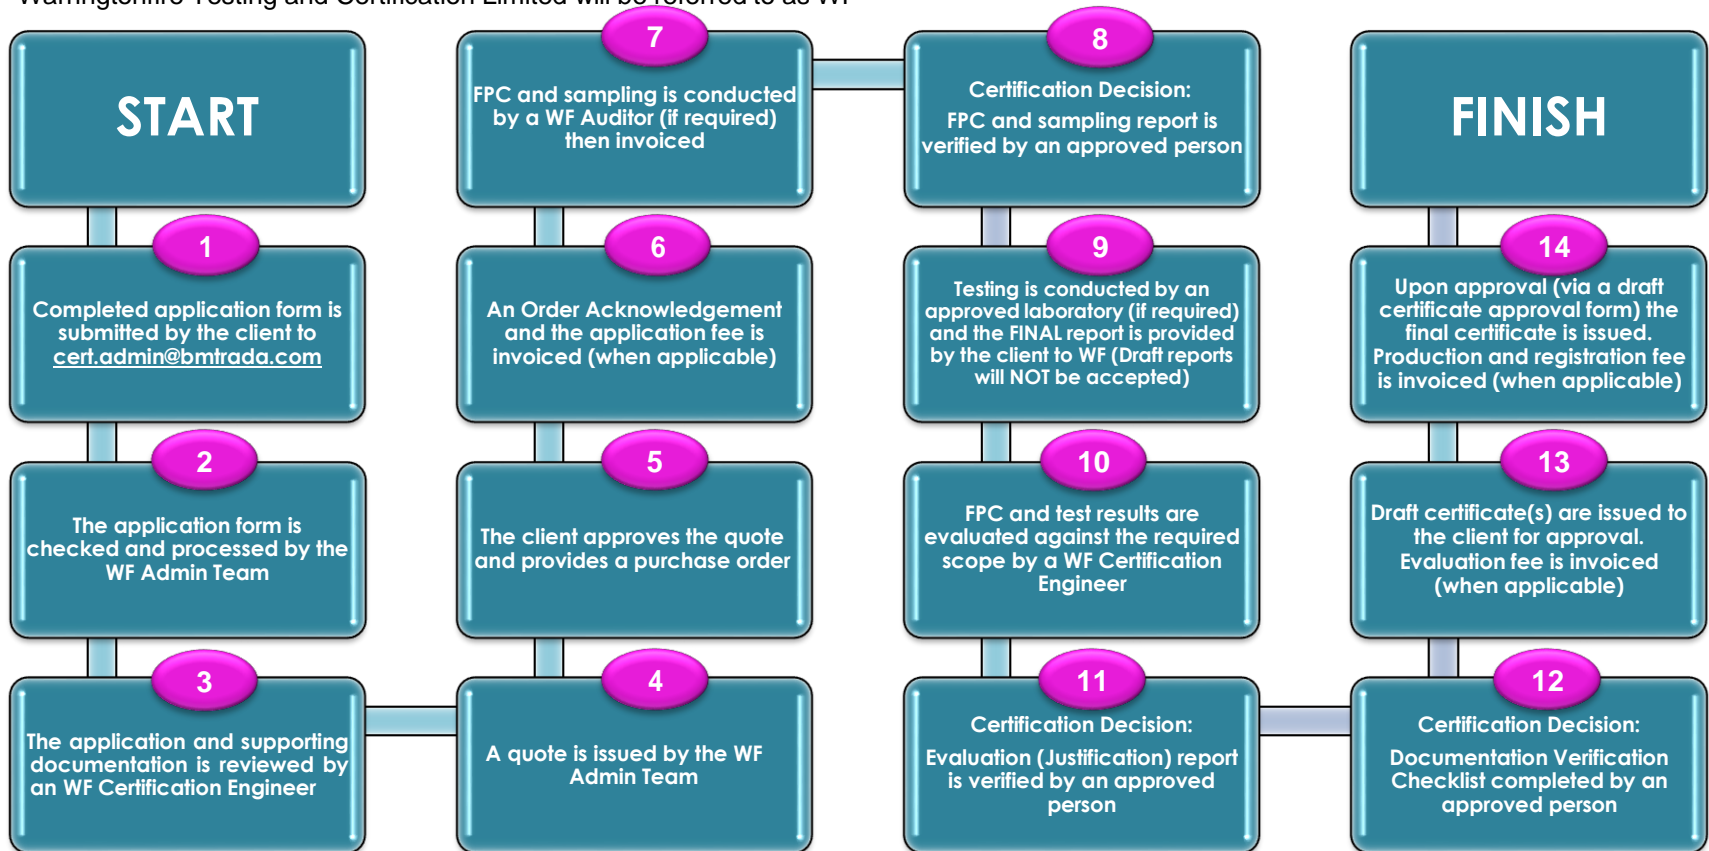

Warringtonfire Testing and Certification Limited will be referred to as WF

This process applies to credit account customers only. Zero Days customers should contact ewcl@warringtonfire.com for more information